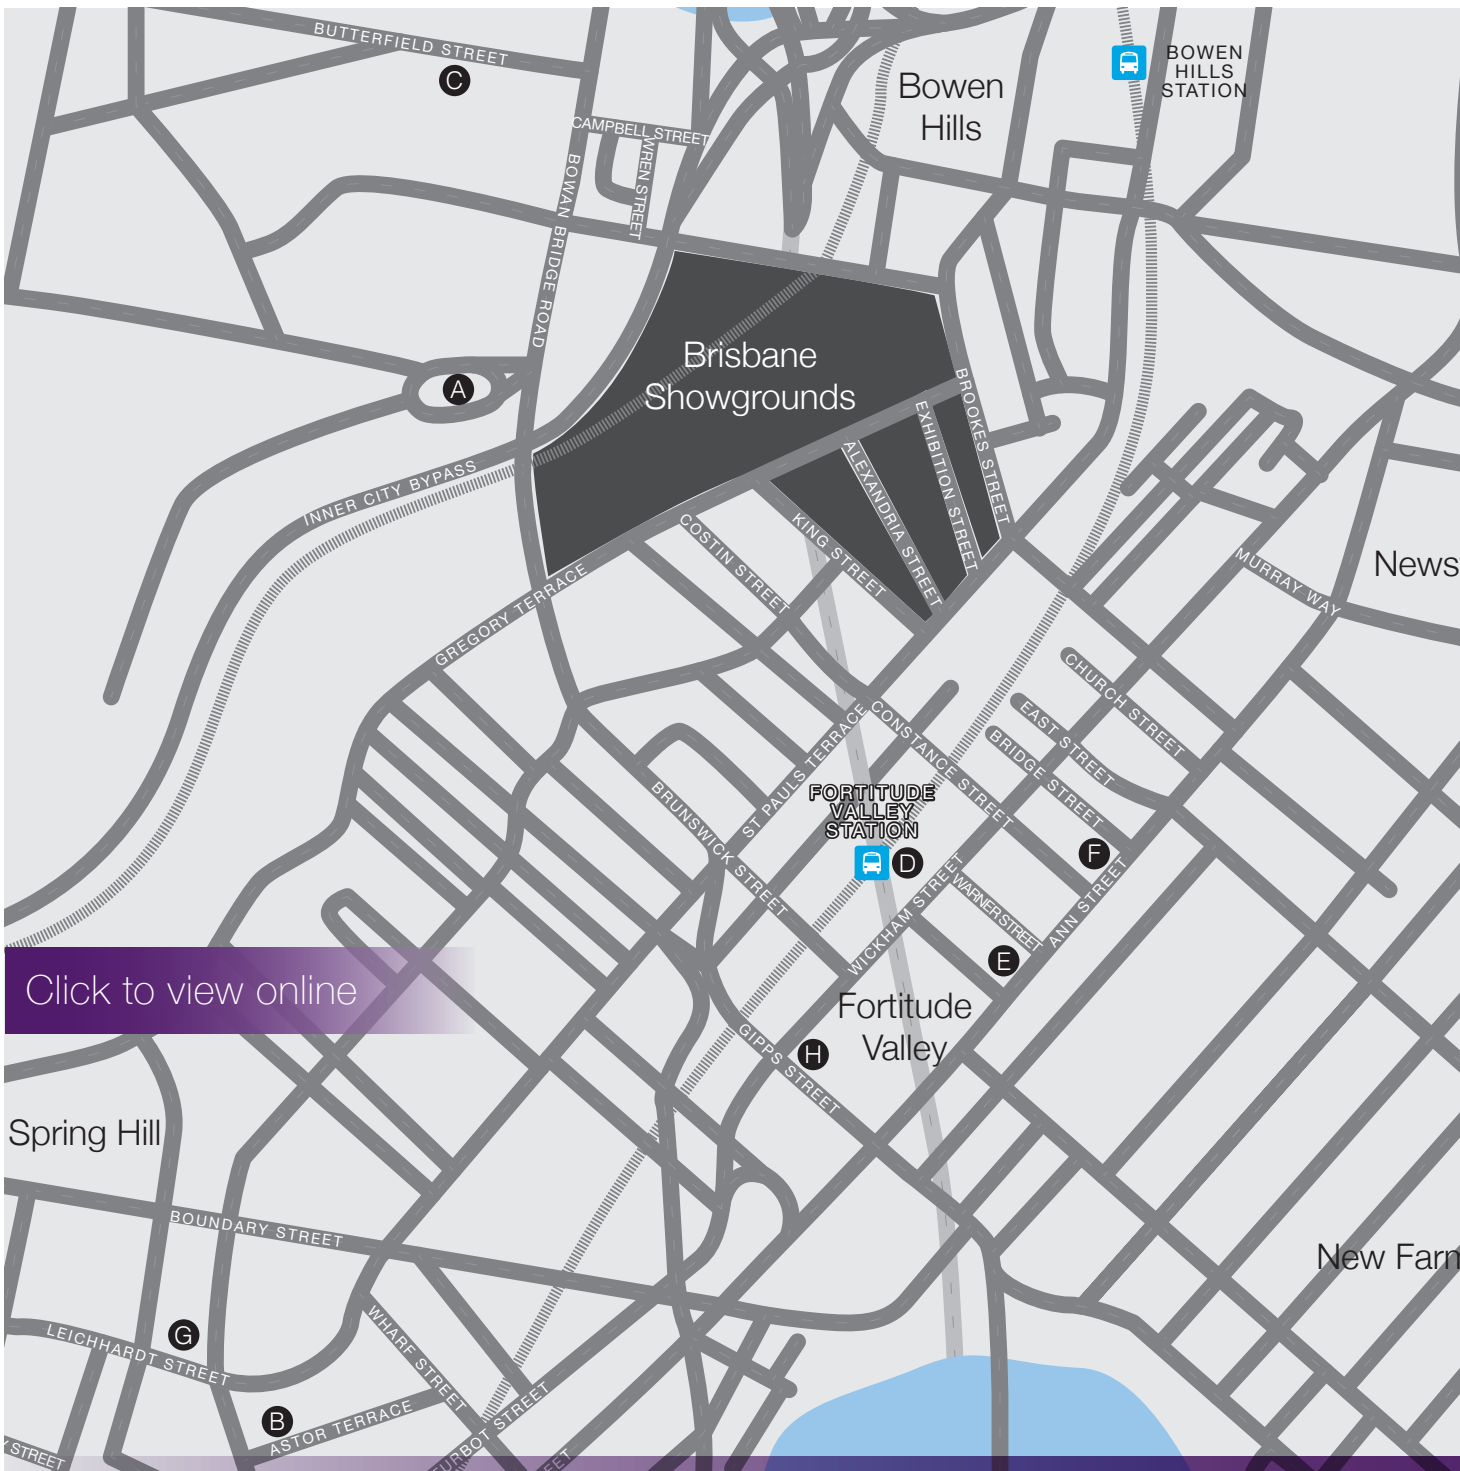

ROYAL
INTERNATIONAL
CONVENTION CENTRE
BRISBANE AUSTRALIA

BRISBANE
SHOW
GROUNDS®

Alternative Parking Locations

Click to view online

- A** Wilson Parking, 325 Herston Road
Bowen Bridge Road outside Royal Brisbane Hospital
- B** Astor Terrace Car Park
28 Astor Terrace, Spring Hill
- C** Metro Parking, Herston
20 Butterfield Street, Herston
- D** Secure Parking, Valley Metro
Enter via Alfred or Alden Street
- E** Secure Parking, McWhirthers
Enter via Warner or Ballow Street, Fortitude Valley
- F** Secure Parking, McLachlan & Ann
825 Ann Street, Fortitude Valley
- G** Wilson Parking, Fortescue Street
Car Park 1 Fortescue Street, Spring Hill
- H** Wilson Parking, China Town Car Park
31 Duncan Street, Fortitude Valley